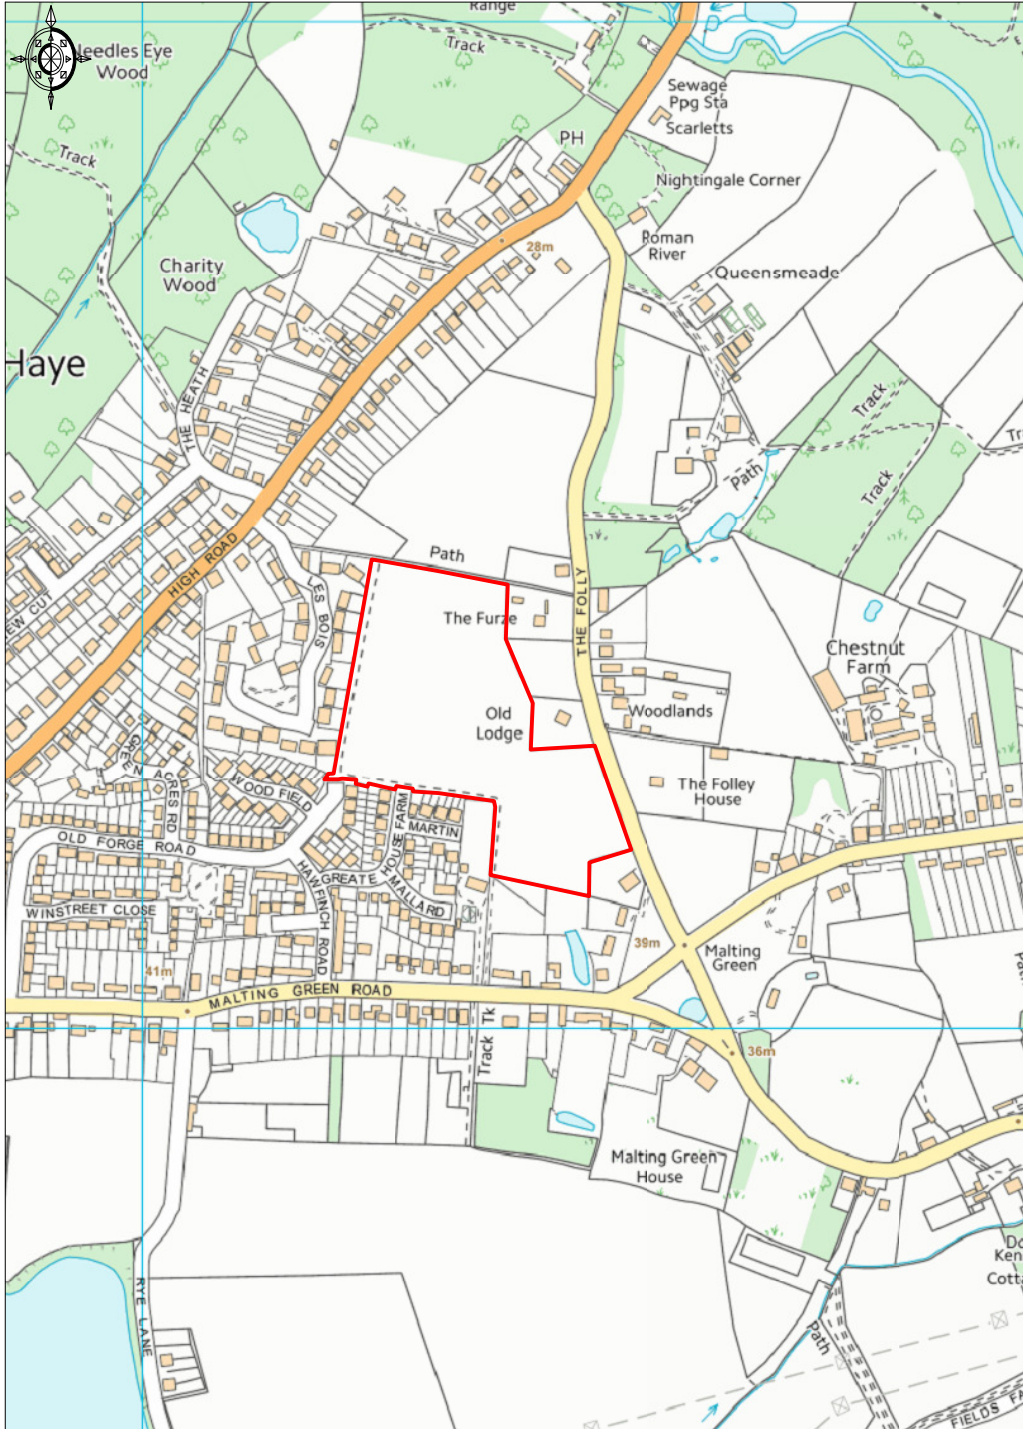

Land at The Folley, Layer de la Haye