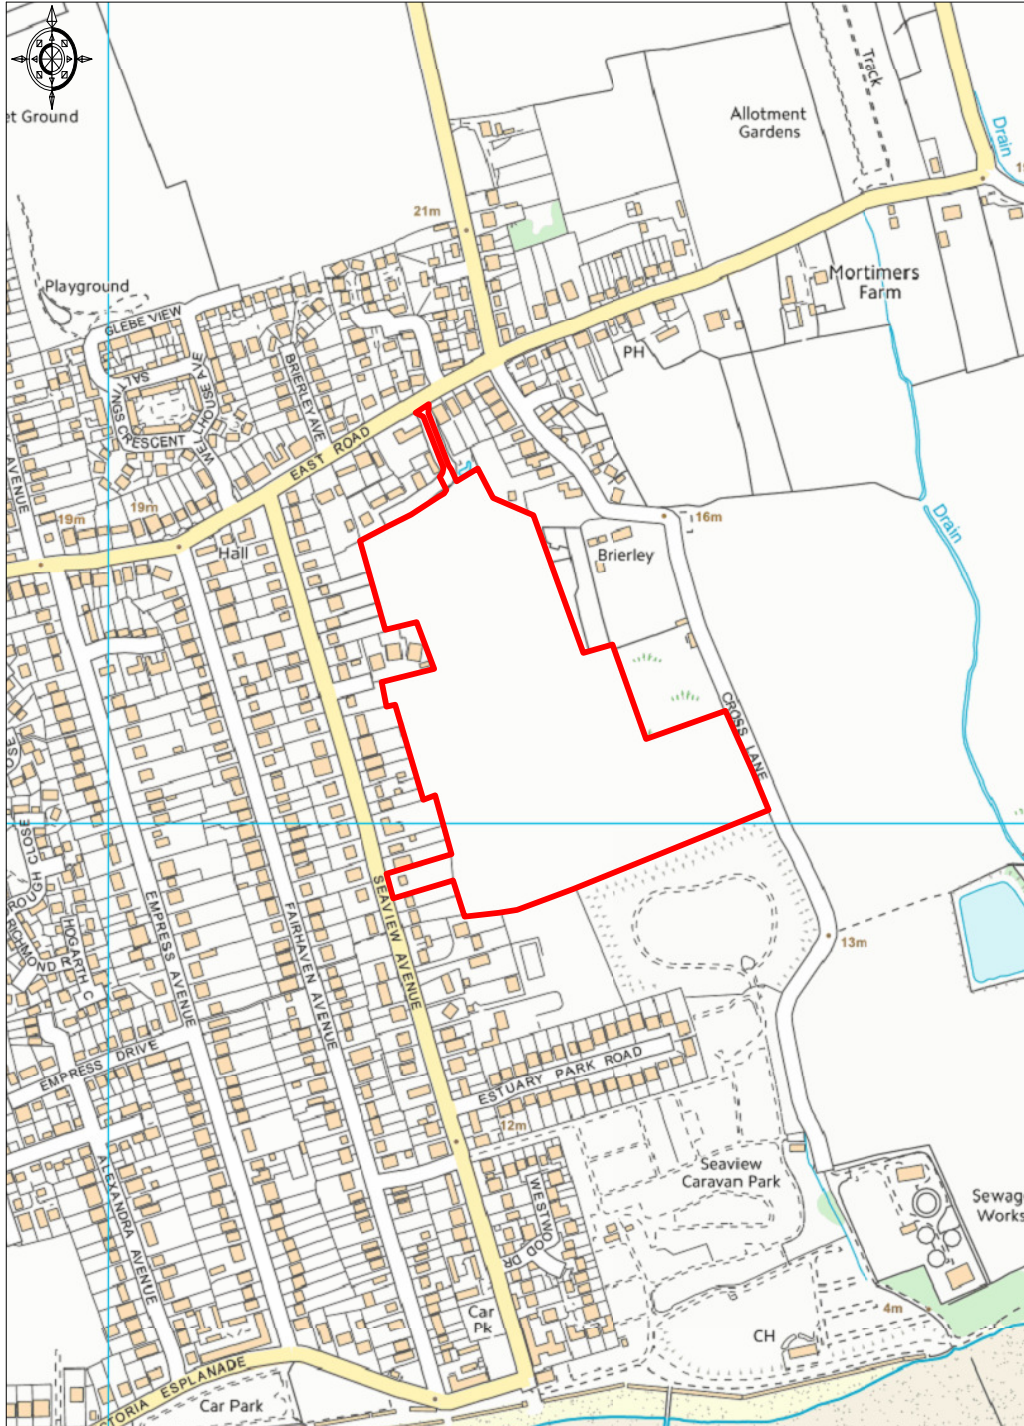

Land off Brierley Paddocks, West Mersea